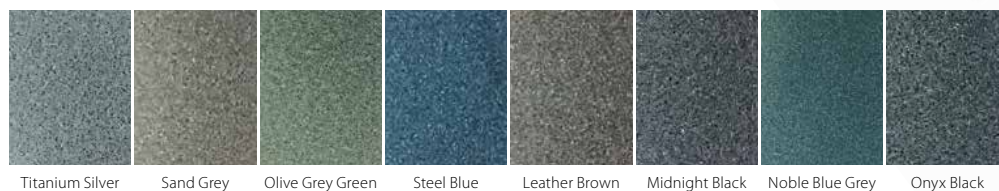

Centre Ribbed

Micro Rib

Top Rib

2

Choose your Finish

If you're looking for a contemporary look then why not try our new Embossed or Metallic finishes?

Smooth

Embossed

Micro Rib

Woodgrain

Metallic

Textured Anthracite

3

Choose your Colour

We've put together a list of our most popular finishes and standard colours for you to choose from, including our popular woodgrain finishes.

Standard Colours

Metallic colours

Woodgrain colours

Looking for design inspiration?

Check out our product gallery online for more design ideas. Simply visit www.sws.co.uk/projects

4

Choose your Accessories

Become the envy of your street with stunning accessory options such as aluminium handles, stainless steel porthole windows and glazing options. Speak to your garage door specialist about where and how you'd like your accessories to be positioned.