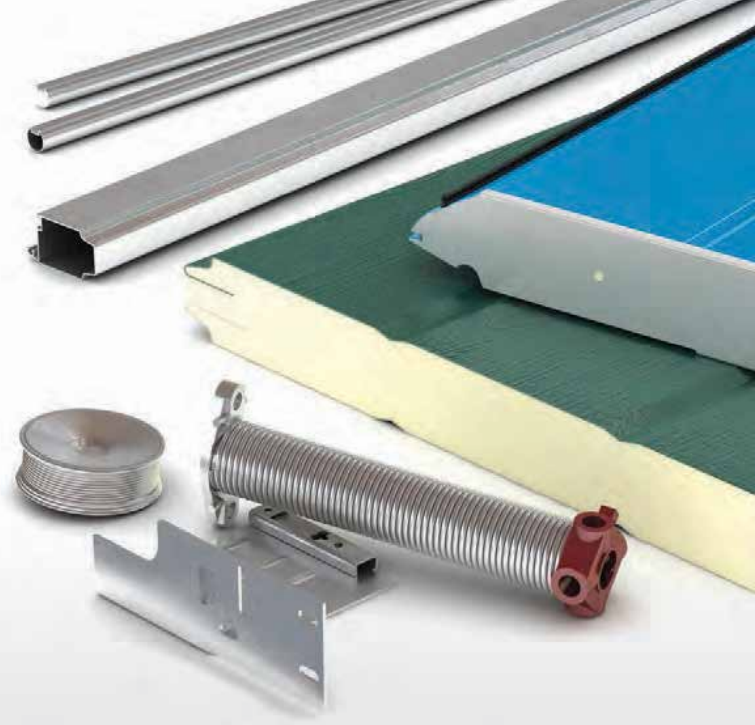

Windows are not available on micro rib doors

Handles

Both black & white options available (white handle image coming soon)

Things to highlight

Insulated Panels

Our insulated panels are manufactured and finished to the highest quality standards in order to achieve maximum durability. The panel design features a high density, CFC-free polyurethane core that is sandwiched between two steel sheets in the finish of your choice, and then coated in one of our extensive range of colours and finishes.